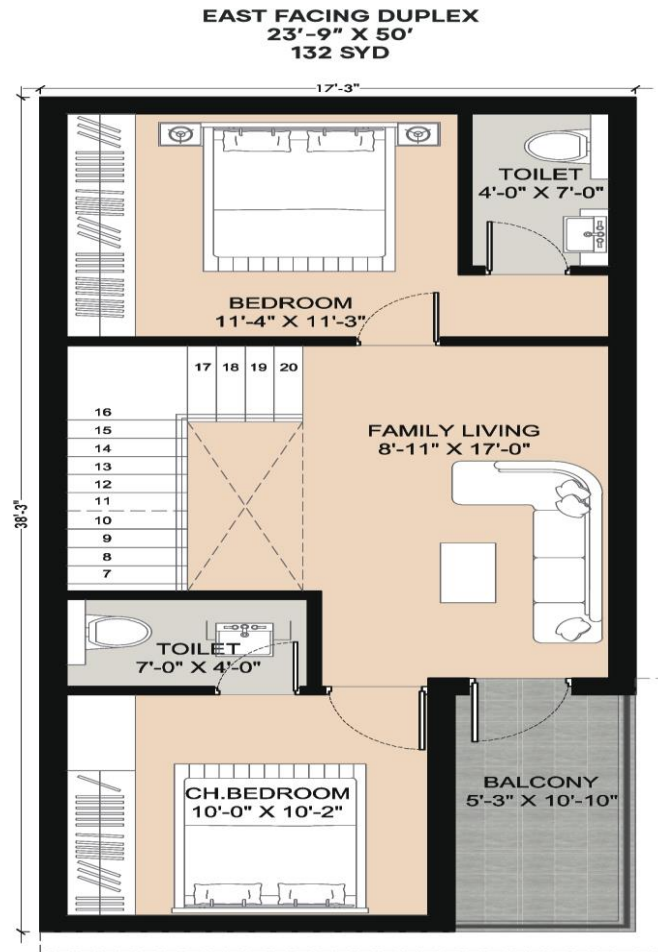

1401 Sq.ft (132 Sq.Yds) East Duplex Villa Ground Floor

1401Sq.ft(132 Sq.Yds) East Duplex Villa First Floor

1401Sq.ft (132 Sq.Yds) East Duplex Villa Ground Floor 3D View

GROUND FLOOR
EAST FACING
1401 SFT

1401Sq.ft (132 Sq.Yds) East Duplex Villa First Floor 3D View

FIRST FLOOR
EAST FACING
1401 SFT

1401 Sq.ft (132 Sq.Yds) West Duplex Villa Ground Floor

1401 Sq.ft (132 Sq.Yds) West Duplex Villa First Floor

WEST FACING DUPLEX
23'-9" X 50'
132 SYD

FIRST FLOOR

FLOOR BUILD-UP AREA - 660 SFT

1401Sq.ft (132 Sq.Yds) West Duplex VillaGround Floor 3D View

GROUND FLOOR
WEST FACING
1401 SFT

1401Sq.ft (132 Sq.Yds)

West Duplex Villa First Floor 3D View

FIRST FLOOR
WEST FACING
1401 SFT