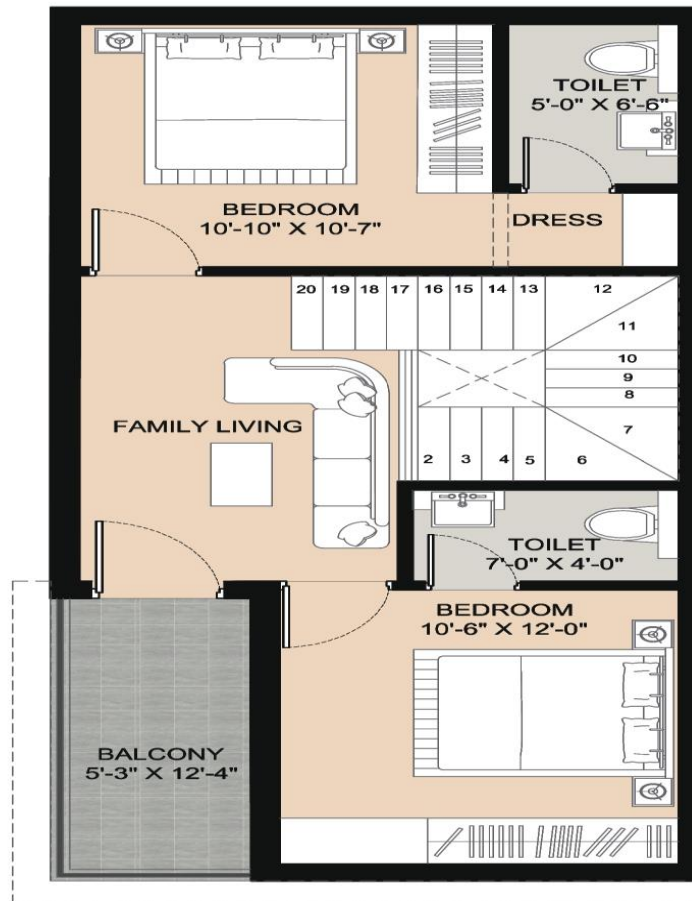

1401 Sq.ft (132 Sq.Yds) East Duplex Villa Ground Floor

1401Sq.ft(132 Sq.Yds) East Duplex Villa First Floor

1401Sq.ft (132 Sq.Yds) East Duplex Villa Ground Floor 3D View

GROUND FLOOR
EAST FACING
1401 SFT

1401Sq.ft (132 Sq.Yds) East Duplex Villa First Floor 3D View

FIRST FLOOR
EAST FACING
1401 SFT

1401 Sq.ft (132 Sq.Yds) West Duplex Villa Ground Floor

1401 Sq.ft (132 Sq.Yds) West Duplex Villa First Floor

WEST FACING DUPLEX
23'-9" X 50'
132 SYD

FIRST FLOOR

FLOOR BUILD-UP AREA - 660 SFT

1401Sq.ft (132 Sq.Yds) West Duplex VillaGround Floor 3D View

GROUND FLOOR
WEST FACING
1401 SFT

1401Sq.ft (132 Sq.Yds)

West Duplex Villa First Floor 3D View

FIRST FLOOR
WEST FACING
1401 SFT