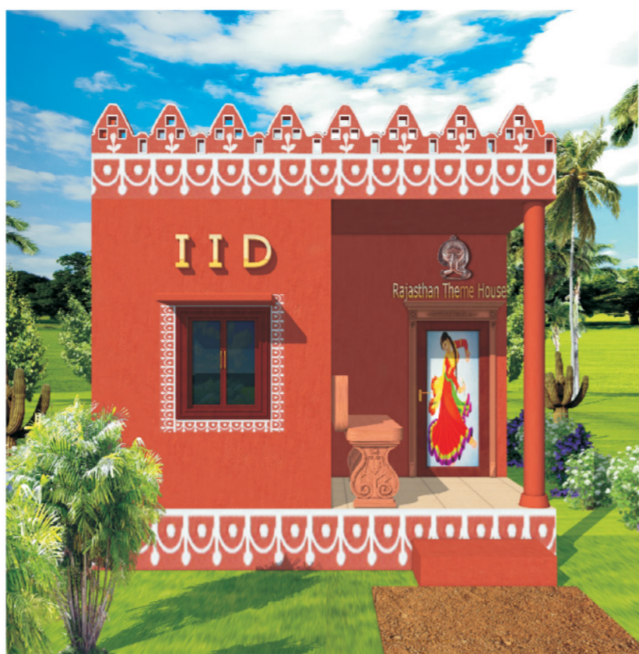

IID's Yadadri Highway Farms

Village Theme House

East Floor Plan

Rajasthan Theme House

Floor Plan

Kerala Theme House

Nature Nest
MULTI THEME FARM HOUSES
"Different cultures at one destination"

IID is presenting state of the Art multi theme farm houses based on different indian cultures and traditions of uniqueness at its each own kind and designed with perfect blend of native Art and Craft. Resembling the versatility of indian cultures and architecture at one destination that is our NATURE NEST MULTITHEME FARM HOUSES.

Farm House Model	Site Size	Construction Area	Offer Price (fixed)
Village Theme House	148 Sq. yds.	510 Sq.Feet	12,57,000/-
Rajasthan Theme House	148 Sq. yds.	510 Sq.Feet	12,57,000/-
Kerala Theme House	148 Sq. yds.	510 Sq.Feet	12,93,000/-
Forest Theme House	148 Sq. yds.	510 Sq.Feet	14,91,000/-
Forest Mezanine	148 Sq. yds.	720 Sq.Feet	15,90,000/-