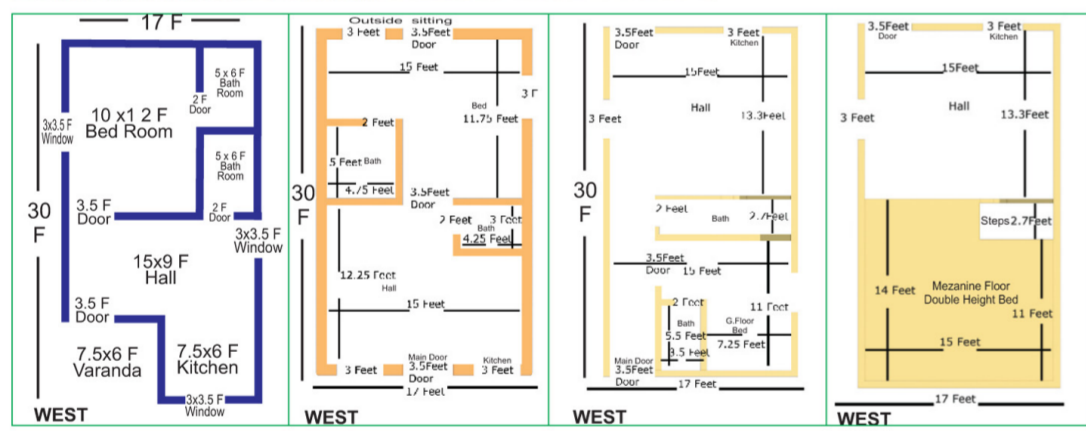

Farm House Model	Site Size	Construction Area	Offer Price (fixed)
Village Theme House	148 Sq. yds.	510 Sq.Feet	12,57,000/-
Rajasthan Theme House	148 Sq. yds.	510 Sq.Feet	12,57,000/-
Kerala Theme House	148 Sq. yds.	510 Sq.Feet	12,93,000/-
Forest Theme House	148 Sq. yds.	510 Sq.Feet	14,91,000/-
Forest Mezanine	148 Sq. yds.	720 Sq.Feet	15,90,000/-

East Floor Plan

Forest Mezanine (Double Height)

Rajasthan/Kerala/Forest Themes West Floor Plan, Village Theme West Floor Plan, Forest Mezanine West Ground Floor Plan, Forest Mezanine West Double Height Plan