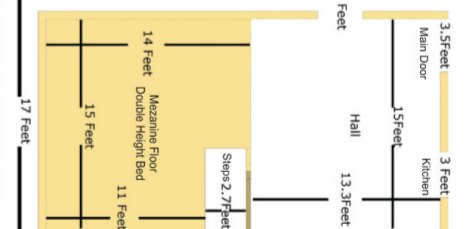

Forest Mezanine (Double Height)

Rajasthan/Kerala/Forest Themes West Floor Plan, Village Theme West Floor Plan, Forest Mezanine West Ground Floor Plan, Forest Mezanine West Double Height Plan

After formation of new state, new district headquarters and new developments and manifestos being introduced by our new government for the development of our Yadadri District and Temple. As we all aware of renovation being done to our historical Yadadri Temple to make a mark in Telangana History and to keep up the state name at heights. Challenging task only leads to recognised development, to achieve that recognition IID is paving way to establish its future dream resorts with the initiation of Nature Camp Gaming & Picnic Park to grab huge opportunities which are being created by Yadadri Tourism and new district head quarter population.

1. **NATURE CAMP GAMING & PICNIC PARK**
2. **Outdoor Games:** Mini Golf Course, Mini Cricket, Mini Football, Basketball, Beach Volley Ball, Kabaddi
   - **Water Games:** Swimmingpool, Rain Dance, Water activities
   - **Indoor Games:** Archery, Gunshooting, Hand Football, Air Hockey
   - **Other Games:** Basket Ball, Batminton, Carroms & Chess, Table Tennis, Children Games

Our Customers will get Membership Card for 1+4 members which will enable Free entry for life time and Pay Half Card worth Rs. 250/- per sq.yd. on purchased plot size which will enable our customers to get 50% discount on all games in NATURE CAMP GAMING & PICNIC PARK till 10 years or till complete usage of Pay Half Card with in 10 years. Subject to nature camp rules & conditions.

FREE MEMBERSHIP CARD

Guest Name : _____
S/o.D/o.W/o. : _____
Age : _____ Occupation : _____
Plot No : _____ Project Name : _____
Code No. : _____
NATURE CAMP GAMING & PICNIC PARK Managed By: **Indo-Grand Resorts**

PAY HALF CARD (YHF Member)

Guest Name : _____
S/o.D/o.W/o. : _____
Property Volume : _____
Credited Amount : _____ Valid thru : _____
Code No. : _____
NATURE CAMP GAMING & PICNIC PARK Managed By: **Indo-Grand Resorts**