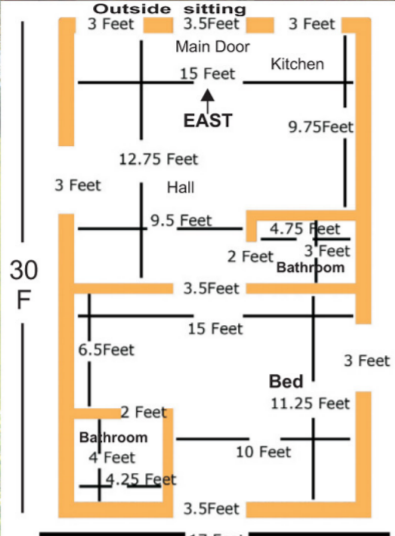

East Floor Plan