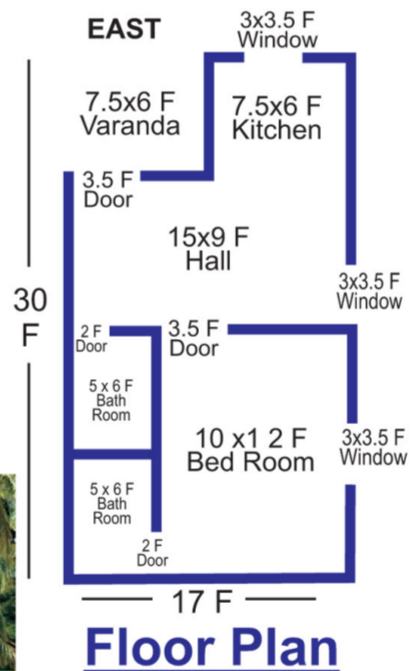

Rajasthan Theme House