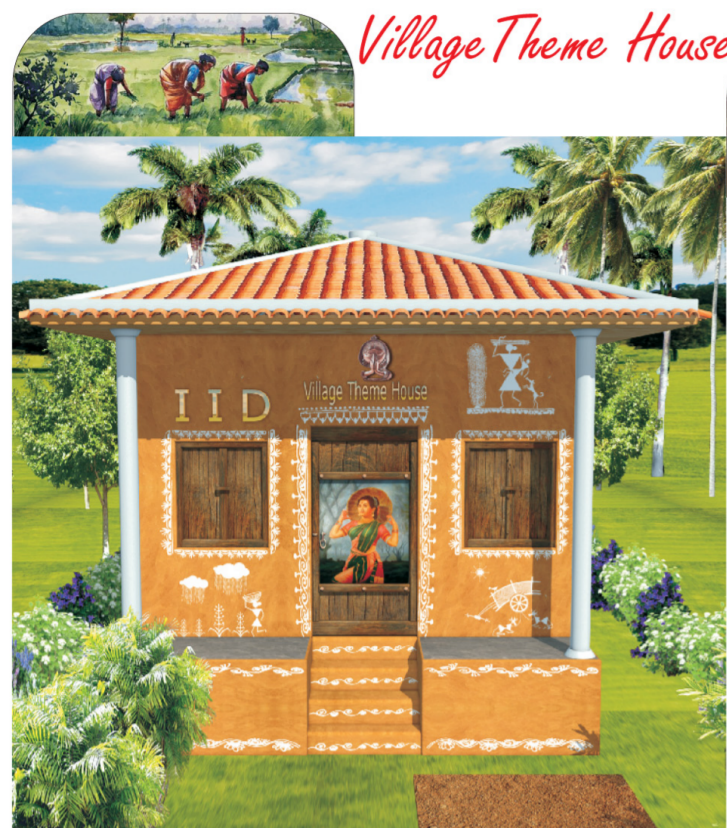

IID's Yadadri Highway Farms

Village Theme House

East Floor Plan

Rajasthan Theme House

Floor Plan

Kerala Theme House

Nature Nest
MULTI THEME FARM HOUSES
"Different cultures at one destination"

IID is presenting state of the Art multi theme farm houses based on different indian cultures and traditions of uniqueness at its each own kind and designed with perfect blend of native Art and Craft. Resembling the versatility of indian cultures and architecture at one destination that is our NATURE NEST MULTITHEME FARM HOUSES.

Farm House Model	Site Size	Construction Area	Offer Price (fixed)
Village Theme House	148 Sq. yds.	510 Sq.Feet	12,57,000/-
Rajasthan Theme House	148 Sq. yds.	510 Sq.Feet	12,57,000/-
Kerala Theme House	148 Sq. yds.	510 Sq.Feet	12,93,000/-
Forest Theme House	148 Sq. yds.	510 Sq.Feet	14,91,000/-
Forest Mezanine	148 Sq. yds.	720 Sq.Feet	15,90,000/-