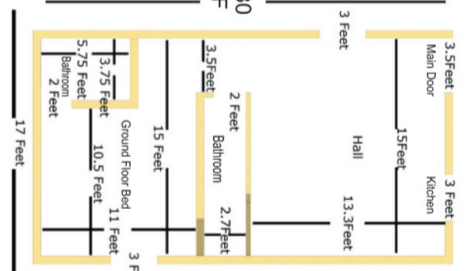

East Floor Plan

Forest Mezanine (Double Height)

After formation of new state, new district headquarters and new developments and manifestos being introduced by our new government for the development of our Yadadri District and Temple. As we all aware of renovation being done to our historical Yadadri Temple to make a mark in Telangana History and to keep up the state name at heights. Challenging task only leads to recognised development, to achieve that recognition IID is paving way to establish its future dream resorts with the initiation of Nature Camp Gaming & Picnic Park to grab huge opportunities which are being created by Yadadri Tourism and new district head quarter population.

1. **NATURE CAMP GAMING & PICNIC PARK**
2. **Outdoor Games:** Mini Golf Course, Mini Cricket, Mini Football, Basketball, Beach Volley Ball, Kabaddi
   - **Water Games:** Swimmingpool, Rain Dance, Water activities
   - **Indoor Games:** Archery, Gunshooting, Hand Football, Air Hockey
   - **Other Games:** Basket Ball, Batminton, Carroms & Chess, Table Tennis, Children Games

Our Customers will get Membership Card for 1+4 members which will enable Free entry for life time and Pay Half Card worth Rs. 250/- per sq.yd. on purchased plot size which will enable our customers to get 50% discount on all games in NATURE CAMP GAMING & PICNIC PARK till 10 years or till complete usage of Pay Half Card with in 10 years. Subject to nature camp rules & conditions.

FREE MEMBERSHIP CARD

Guest Name : _____
S/o.D/o.W/o. : _____
Age : _____ Occupation : _____
Plot No : _____ Project Name : _____
Code No. : _____
NATURE CAMP GAMING & PICNIC PARK Managed By: **Indo-Grand Resorts**

PAY HALF CARD (YHF Member)

Guest Name : _____
S/o.D/o.W/o. : _____
Property Volume : _____
Credited Amount : _____ Valid thru : _____
Code No. : _____
NATURE CAMP GAMING & PICNIC PARK Managed By: **Indo-Grand Resorts**